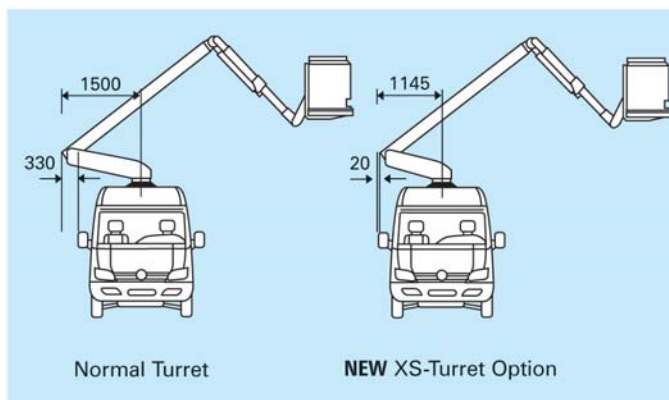

Eurotel ET32NFXS

specifications

	ET32NFXS	ET36NF	ET36NFXS
max. working height	12.2m	13.2m	13.2m
max. platform height	10.2m	11.2m	11.2m
horizontal outreach@200kg SWL	7.1m	7.3m	7.3m
horizontal outreach@120kg SWL	8.2m	8.4m	8.4m
fly boom	110°standard /180° optional		
non continuous rotation	>360°	>360°	>360°
boom travel	-7° to 80°	-7° to 80°	-7° to 80°
GVW	3.5t	3.5t	3.5t

Please note that SWL, material handling capabilities, outreach and working height vary according to specification of platform and base vehicle. Above figures are intended as best guide only. Versalift is certified to ISO 9001: 2000 by TUV UK quality assurance Ltd; number GB00468.

All dimensions in metres

- Reach of ET32NF(XS) • ET36NF
ET36NFXS (1 man)
- Reach of ET32NF • ET36NF