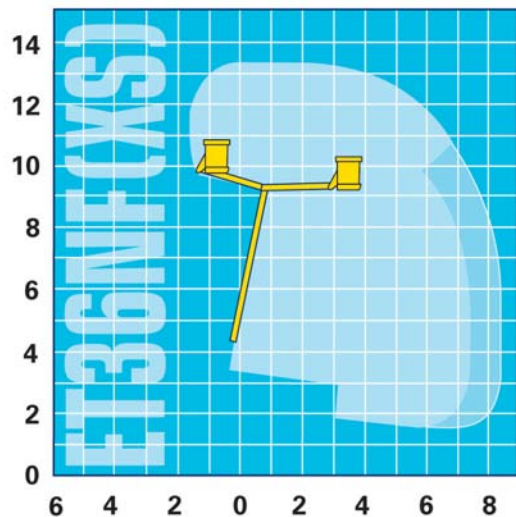

Eurotel ET32NFXS

specifications

	ET32NFXS	ET36NF	ET36NFXS
max. working height	12.2m	13.2m	13.2m
max. platform height	10.2m	11.2m	11.2m
horizontal outreach@200kg SWL	7.1m	7.3m	7.3m
horizontal outreach@120kg SWL	8.2m	8.4m	8.4m
fly boom	110°standard /180° optional		
non continuous rotation	>360°	>360°	>360°
boom travel	-7° to 80°	-7° to 80°	-7° to 80°
GVW	3.5t	3.5t	3.5t

Please note that SWL, material handling capabilities, outreach and working height vary according to specification of platform and base vehicle. Above figures are intended as best guide only. Versalift is certified to ISO 9001: 2000 by TUV UK quality assurance Ltd; number GB00468.

All dimensions in metres

- Reach of ET32NF(XS) • ET36NF
ET36NFXS (1 man)
- Reach of ET32NF • ET36NF