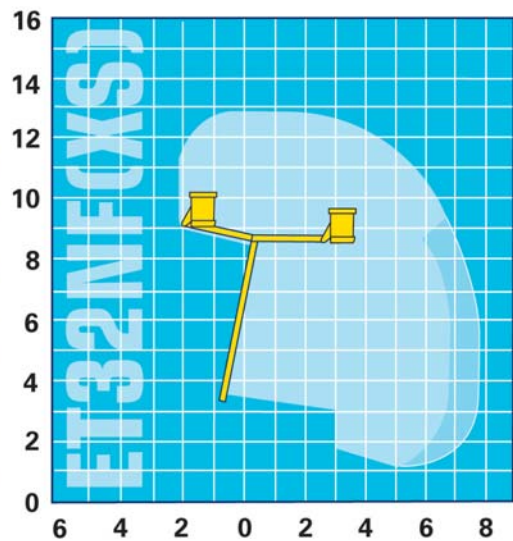

Eurotel ET32NFXS

specifications

	ET32NFXS	ET36NF	ET36NFXS
max. working height	12.2m	13.2m	13.2m
max. platform height	10.2m	11.2m	11.2m
horizontal outreach@200kg SWL	7.1m	7.3m	7.3m
horizontal outreach@120kg SWL	8.2m	8.4m	8.4m
fly boom	110°standard /180° optional		
non continuous rotation	>360°	>360°	>360°
boom travel	-7° to 80°	-7° to 80°	-7° to 80°
GVW	3.5t	3.5t	3.5t

Please note that SWL, material handling capabilities, outreach and working height vary according to specification of platform and base vehicle. Above figures are intended as best guide only. Versalift is certified to ISO 9001: 2000 by TUV UK quality assurance Ltd; number GB00468.

All dimensions in metres

- Reach of ET32NF(XS) • ET36NF
ET36NFXS (1 man)
- Reach of ET32NF • ET36NF